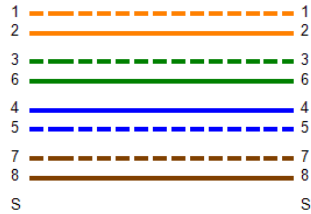

Main Adapter: DTX-PC5E/MN

Remote Adapter: DTX-PC5E/SR

Length (ft)	[Pair 12]	4
Prop. Delay (ns)	[Pair 12]	6
Delay Skew (ns)	[Pair 12]	0
Resistance (ohms)	[Pair 45]	0.3

Wire Map (T568B)
PASS

	Worst Case Margin		Worst Case Value	
PASS	MAIN	SR	MAIN	SR
Worst Pair	36-45		36-78	
NEXT (dB)	6.4		8.0	
Freq. (MHz)	44.0		99.8	
Limit (dB)	47.1		40.2	